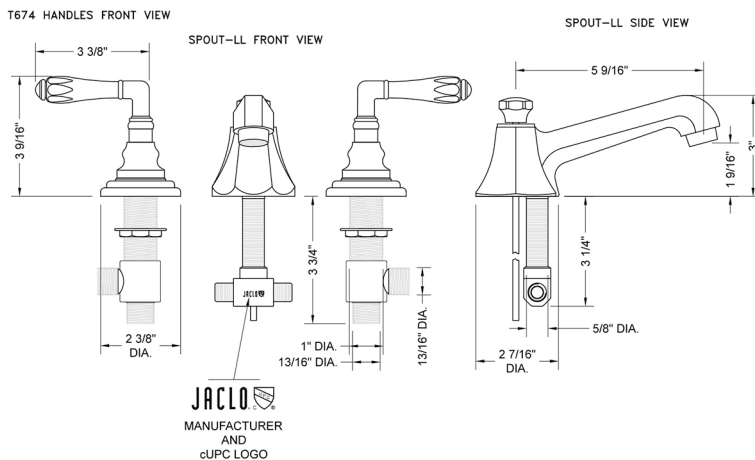

### FEATURES:

- All brass 8" - 12" widespread faucet includes brass pop-up drain with overflow
- 1/4 turn ceramic valves
- Stationary Spout
- Available Flow Rates: 1.5, 1.2 & 0.5 GPM. Additional flow rate (aerator) options available. Contact JACLO.
- 5 9/16" spout reach center to center
- Spout Hole Size Min-Max: 1 1/4" - 2"
- Valve Hole Size Min-Max: 1 1/8" - 1 5/8"
- For additional drain options refer to lavatory drain section or visit [jaclo.com](http://jaclo.com)
- Not available in BKN, PCU, PG, & ULB

### SPECIFICATION DRAWING: